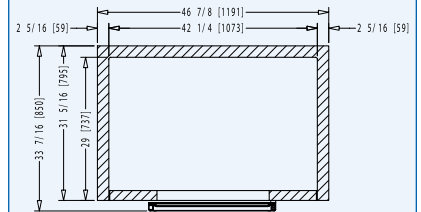

Top view / Vista superior:
In [mm] / Pulg. [mm]: